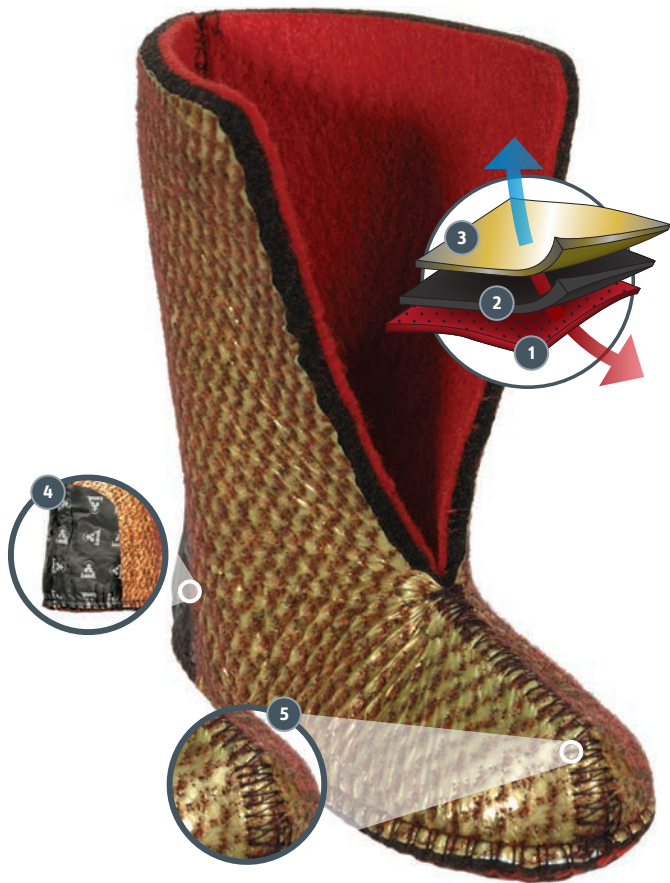

SOME MEASURE WARMTH BY THE DEGREE. WE MEASURE IT BY THE MILE.

We don't just put technology into our boots. We also make sure our liners are packed full of it.

For over 100 years, we've been experts in developing and manufacturing liners that stand up to the harshest conditions in the world. After all, when it comes to keeping feet warm and dry, it's not just what's on the outside that counts.

THE ULTIMATE IN WARMTH & PROTECTION

1 MOISTURE-WICKING LAYER

Interior layer wicks perspiration and moisture away from the foot to keep feet dry.

2 INSULATION LAYERS

First layer traps body heat in natural air pockets.

Second layer traps warm air while conforming to the foot.

3 THERMAL BARRIER LAYER

Outer layer deflects cold air from the outside while reflecting body heat back to the foot.

4 & 5 REINFORCED HEEL AND STITCHING

Reinforced seams & heel guard provide superior durability.

LINERS

	Thermal Guard	ZYLEX	ZYLEXTRA	ZYLEX FOAM 2^{1/2} FEEL	ZYLEX FOAM 4^{1/2} FEEL
MOISTURE-WICKING LAYER	2mm Polypropylene	2mm Polypropylene	2mm Polyester	2mm Polypropylene	2mm Polypropylene
INSULATION LAYER	6mm Polyester Felt	5mm Polyester Felt	5mm Foam Insulation 1mm Polyester Felt	7mm Foam Insulation 4mm Polyester Felt	12mm Foam Insulation 4mm Polyester Felt
THERMAL BARRIER LAYER		1mm Thermal Foil	1mm Thermal Foil	2mm Thermal Foil	2mm Thermal Foil
COMFORT RATING*	-40°F/-40°C	-40°F/-40°C	-58°F/-50°C	-75°F/-60°C	-100°F/-74°C

*COMFORT TEMPERATURE RATING

We use the Comfort Temperature Rating as a guide for cold weather protection to ensure every boot meets our strict quality standards.